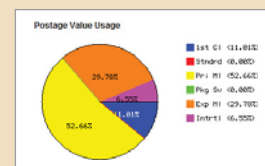

Manage Your Shipments

Send shipment notification emails to your customers before they call to ask. View your postage statements anytime, anywhere. Glance through transactions, lookup a package, or see the delivery statistics on all your tracked mail.